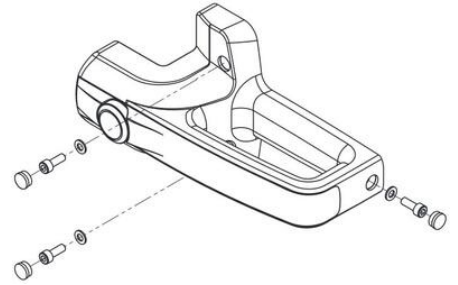

LED handle lighting combinations

R	G	B	Colour	R	G	B	Colour
0	0	0		1	1	0	
1	0	0		1	0	1	
0	1	0		0	1	1	
0	0	1		1	1	1	

Pin	Cable colour	Connection
1	white	Supply input +0 Vdc
2	brown	Supply input +24 Vdc
3	green	Control input green (G) +24 Vdc
4	yellow	LED power supply for button lighting +24 Vdc
5	grey	Button NO contact
6	pink	Button NO contact
7	blue	Control input blue (B) +24 Vdc
8	red	Control input red (R) +24 Vdc