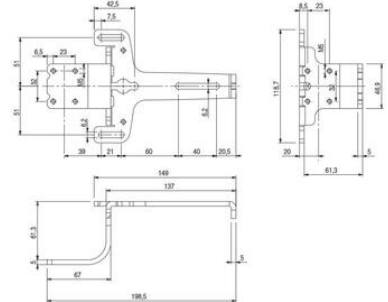

Internal fixing plate (articles AN S*****)