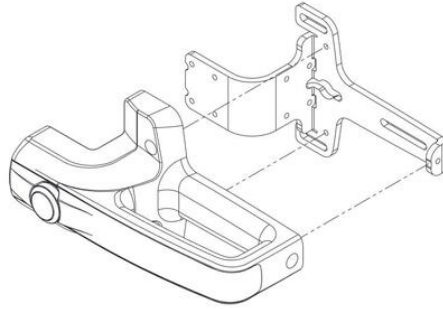

LED handle lighting combinations

R	G	B	Colour	R	G	B	Colour
0	0	0		1	1	0	
1	0	0		1	0	1	
0	1	0		0	1	1	
0	0	1		1	1	1	

Pin	Cable colour	Connection
1	white	Supply input +0 Vdc
2	brown	Supply input +24 Vdc
3	green	Control input green (G) +24 Vdc
4	yellow	LED power supply for button lighting +24 Vdc
5	grey	Button NO contact
6	pink	Button NO contact
7	blue	Control input blue (B) +24 Vdc
8	red	Control input red (R) +24 Vdc