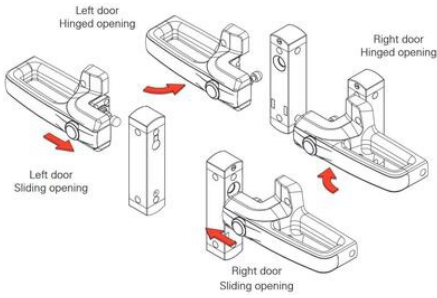

LED handle lighting combinations

R	G	B	Colour	R	G	B	Colour
0	0	0		1	1	0	
1	0	0		1	0	1	
0	1	0		0	1	1	
0	0	1		1	1	1	

Pin	Cable colour	Connection
1	white	Supply input +0 Vdc
2	brown	Supply input +24 Vdc
3	green	Control input green (G) +24 Vdc
4	yellow	LED power supply for button lighting +24 Vdc
5	grey	Button NO contact
6	pink	Button NO contact
7	blue	Control input blue (B) +24 Vdc
8	red	Control input red (R) +24 Vdc