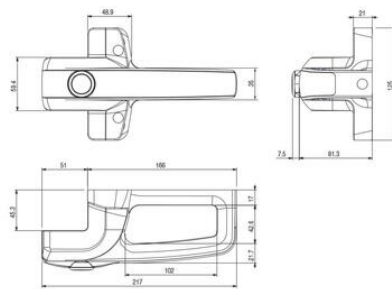

Grip

LED handle lighting combinations

R	G	B	Colour	R	G	B	Colour
0	0	0		1	1	0	
1	0	0		1	0	1	
0	1	0		0	1	1	
0	0	1		1	1	1	

Pin	Cable colour	Connection
1	white	Supply input +0 Vdc
2	brown	Supply input +24 Vdc
3	green	Control input green (G) +24 Vdc
4	yellow	LED power supply for button lighting +24 Vdc
5	grey	Button NO contact
6	pink	Button NO contact
7	blue	Control input blue (B) +24 Vdc
8	red	Control input red (R) +24 Vdc