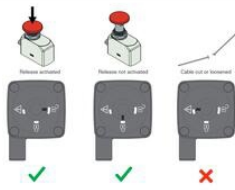

Self-monitoring of cable tension

A. Installation outside the chassis