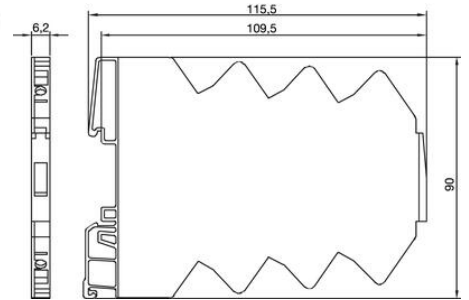

Tuloimpedanssi virta mA	100 Ω
Tuloimpedanssi jännite	500 k Ω
Eristysjännite in/out	2500 V
Kuorman impedanssi virta	400 Ω @ 0–20 mA, 4–20 mA
Kuorman impedanssi jännite	>2 k Ω @ 0–10 V

		S1 ● → Switch On							
Range		1	2	3	4	5	6	7	8
0–10V		●		●		●			
0–20mA		●		●		●			
4–20mA		●		●		●			
		Input		Output 1		Output 2			
Filter Off									
Filter On								●	
Output Limitation Off									
Output Limitation On									●

See instruction leaflet for details

		S1 ● → Switch On							
Range		1	2	3	4	5	6	7	8
0–10V		●		●		●			
0–20mA		●		●		●			
4–20mA		●		●		●			
		Input		Output 1		Output 2			
Filter Off									
Filter On								●	
Output Limitation Off									
Output Limitation On									●