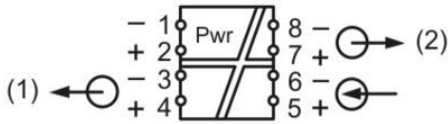

Tuloimpedanssi virta mA	100 Ω
Tuloimpedanssi jännite	500 k Ω
Eristysjännite in/out	2500 V
Kuorman impedanssi virta	400 Ω @ 0–20 mA, 4–20 mA
Kuorman impedanssi jännite	>2 k Ω @ 0–10 V

		S1 ● → Switch On							
Range		1	2	3	4	5	6	7	8
0–10V		●		●		●			
0–20mA		●		●		●			
4–20mA		●		●		●			
		Input		Output 1		Output 2			
Filter Off									
Filter On								●	
Output Limitation Off									
Output Limitation On									●

See instruction leaflet for details

		S1 ● → Switch On							
Range		1	2	3	4	5	6	7	8
0–10V		●		●		●			
0–20mA		●		●		●			
4–20mA		●		●		●			
		Input		Output 1		Output 2			
Filter Off									
Filter On								●	
Output Limitation Off									
Output Limitation On									●