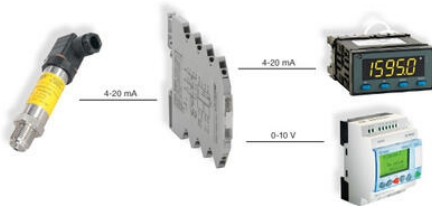

Tuloimpedanssi virta mA	100 Ω
Tuloimpedanssi jännite	500 k Ω
Eristysjännite in/out	2500 V
Kuorman impedanssi virta	400 Ω @ 0–20 mA, 4–20 mA
Kuorman impedanssi jännite	>2 k Ω @ 0–10 V

		S1 ● → Switch On							
Range		1	2	3	4	5	6	7	8
0–10V		●		●		●			
0–20mA		●		●		●			
4–20mA		●		●		●			
		Input		Output 1		Output 2			
Filter Off									
Filter On								●	
Output Limitation Off									
Output Limitation On									●

See instruction leaflet for details

		S1 ● → Switch On							
Range		1	2	3	4	5	6	7	8
0–10V		●		●		●			
0–20mA		●		●		●			
4–20mA		●		●		●			
		Input		Output 1		Output 2			
Filter Off									
Filter On								●	
Output Limitation Off									
Output Limitation On									●