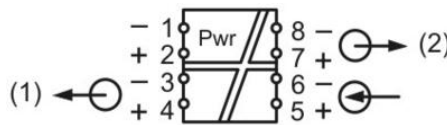

Tuloimpedanssi virta mA	100 Ω
Tuloimpedanssi jännite	500 k Ω
Eristysjännite in/out	2500 V
Kuorman impedanssi virta	400 Ω @ 0–20 mA, 4–20 mA
Kuorman impedanssi jännite	>2 k Ω @ 0–10 V

		S1 ● → Switch On							
Range		1	2	3	4	5	6	7	8
0–10V		●		●		●			
0–20mA		●		●		●			
4–20mA		●		●		●			
		Input		Output 1		Output 2			
Filter Off									
Filter On								●	
Output Limitation Off									
Output Limitation On									●

See instruction leaflet for details

		S1 ● → Switch On							
Range		1	2	3	4	5	6	7	8
0–10V		●		●		●			
0–20mA		●		●		●			
4–20mA		●		●		●			
		Input		Output 1		Output 2			
Filter Off									
Filter On								●	
Output Limitation Off									
Output Limitation On									●