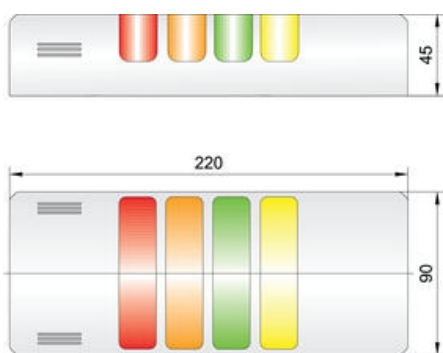

HOUSING COLOUR (1)

IP10	01
chrome	02
black	03

NOMINAL VOLTAGE (2)

12 V AC/DC	01
24 V AC/DC	02
100/200 V AC	03
230/240 V AC	04

MODULES (3-8)

Lens colour (4)

orange	1
red	2
clear	3
blue	4
green	5
yellow	6