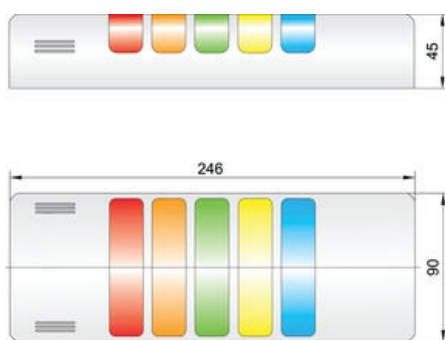

HOUSING COLOUR (1)

IP10	01
chrome	02
black	03

NOMINAL VOLTAGE (2)

12 V AC/DC	01
24 V AC/DC	02
100/200 V AC	03
230/240 V AC	04

MODULES (3-8)

Lens colour (4)

orange	1
red	2
clear	3
blue	4
green	5
yellow	6