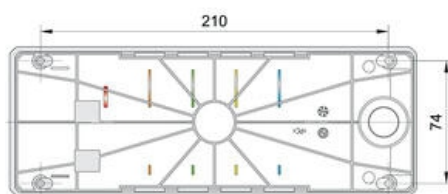

HOUSING COLOUR (1)

IP10	01
chrome	02
black	03

NOMINAL VOLTAGE (2)

12 V AC/DC	01
24 V AC/DC	02
100/200 V AC	03
230/240 V AC	04

MODULES (3-8)

Lens colour (4)

orange	1
red	2
clear	3
blue	4
green	5
yellow	6