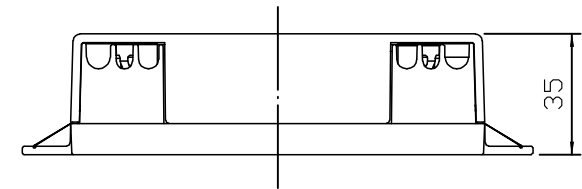

S	50	100	150	200	250	300
A	158	209	260	311	362	413

Front Connetor:

C1X
Hole

C2X
Plastic Connetor

C3X
Universal Joint
(Retracted Length+41mm)

 MOTTECK MOTORIZE OUR WORLD	DATE:
	10 Sept 2019
TITLE:	Linear Actuator LD3L