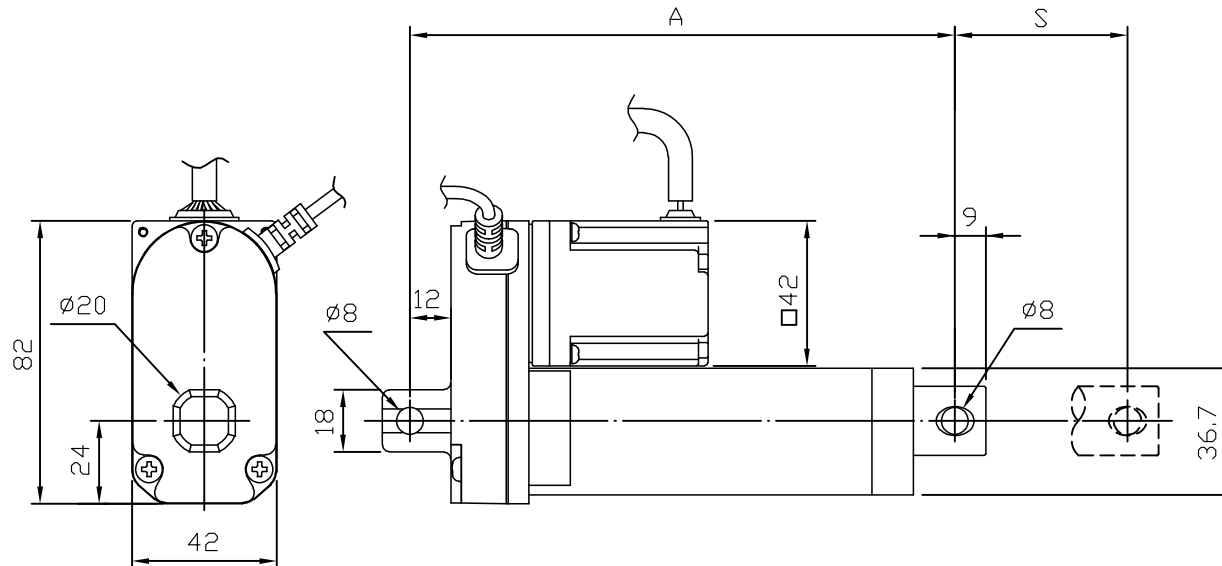

S	50	100	150	200	250	300
A	158	209	260	311	362	413

Front Connetor:

C1X
Hole

C2X
Plastic Connetor

C3X
Universal Joint
(Retracted Length+41mm)

 MOTTECK MOTORIZE OUR WORLD	DATE:
	10 Sept 2019
TITLE:	Linear Actuator LD3L