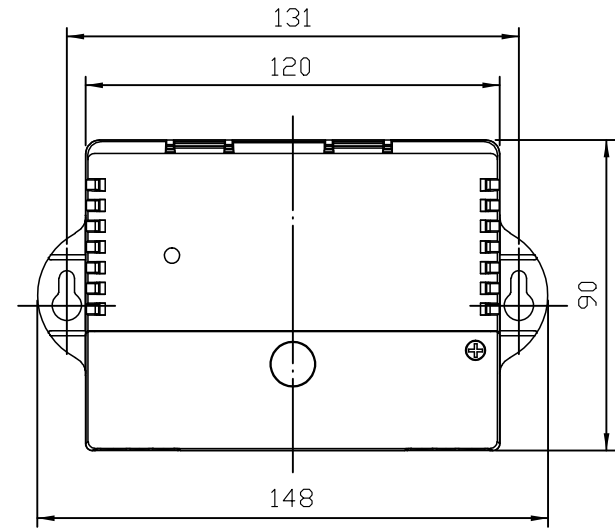

S	50	100	150	200	250	300
A	158	209	260	311	362	413

Front Connetor:

C1X
Hole

C2X
Plastic Connetor

C3X
Universal Joint
(Retracted Length+41mm)

 MOTTECK MOTORIZE OUR WORLD	DATE:
	10 Sept 2019
TITLE:	Linear Actuator LD3L