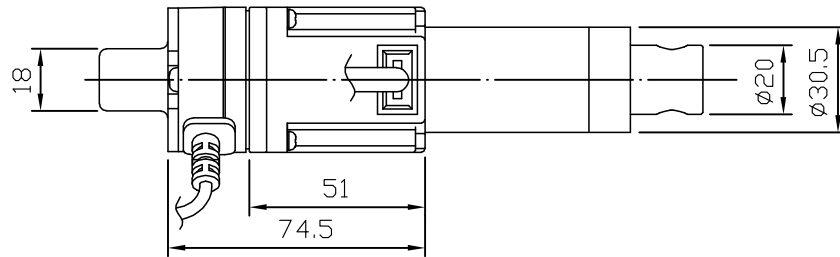

S	50	100	150	200	250	300
A	158	209	260	311	362	413

Front Connetor:

C1X
Hole

C2X
Plastic Connetor

C3X
Universal Joint
(Retracted Length+41mm)

 MOTTECK MOTORIZE OUR WORLD	DATE:
	10 Sept 2019
TITLE:	Linear Actuator LD3L